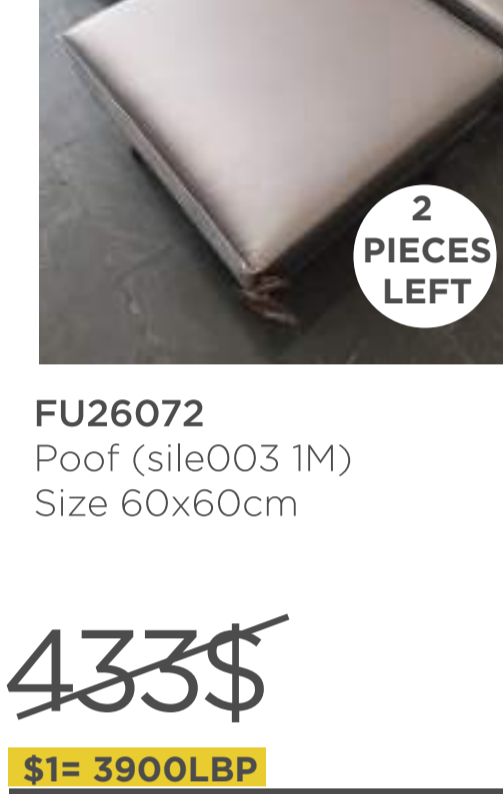

FU13097GA
Real leather chest of 4 drawers
Color black

~~2'442\$~~

\$1= 3900LBP

1'465\$ TTC

FU130109GA
Real leather bar
color black

~~1'934\$~~

\$1= 3900LBP

1'160\$ TTC

FU13098GA
Real leather bar
color light brown

~~1'887\$~~

\$1= 3900LBP

1'132\$ TTC

FU13096GA
Real leather chest of 4 drawers
color light brown

~~2'442\$~~

\$1= 3900LBP

1'465\$ TTC

FU120118GA
Real leather coffee table
color light brown

~~2'220\$~~

\$1= 3900LBP

1'332\$ TTC

FU130110GA
Real leather side table
color light brown

~~1'110\$~~

\$1= 3900LBP

666\$ TTC

FU330148
FULL BED 205X130
FU330112SK FU32059

~~1'488\$~~

\$1= 3900LBP

893\$ TTC

FU24024AFE
Himalayan green one seater
(MAK022 4M)

~~1'637\$~~

\$1= 3900LBP

982\$ TTC