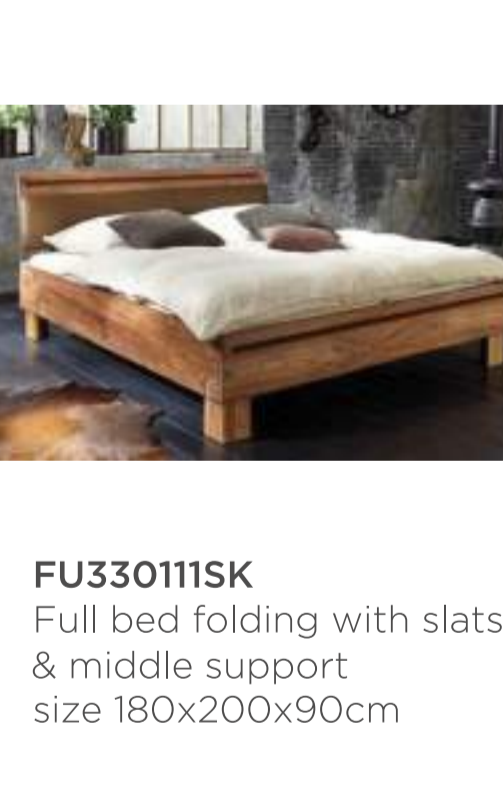

FU12088SK
Coffee table
size 200x80x45cm

~~605\$~~

\$1= 3900LBP

363\$ TTC

FU13091SK
Bed side one drawer
size 45x35x51cm

~~283\$~~

\$1= 3900LBP

170\$ TTC