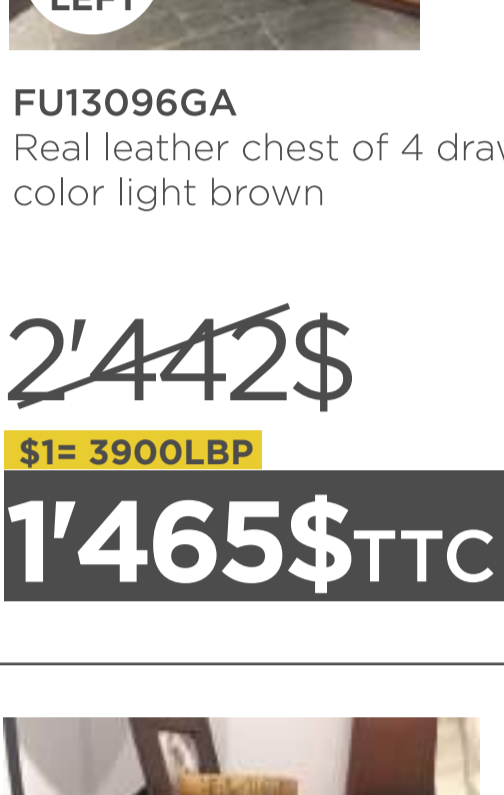

CLEARANCE ON SELECTED FURNITURE!

FURNITURE

SKAFF

SPECIAL OFFER ON SELECTED ITEMS! 40% OFF DISCOUNT WITH A VERY SPECIAL RATE.

FU28051GA
Real leather box
color black

~~1'610\$~~

\$1= 3900LBP

966\$ TTC

FU130111GA
Real leather side table
Color black

~~1'110\$~~

\$1= 3900LBP

666\$ TTC

FU120119GA
Real leather coffee table
Color black

~~2'220\$~~

\$1= 3900LBP

1'332\$ TTC

FU13097GA
Real leather chest of 4 drawers
Color black

~~2'442\$~~

\$1= 3900LBP

1'465\$ TTC

FU130109GA
Real leather bar
color black

~~1'934\$~~

\$1= 3900LBP

1'160\$ TTC

FU13098GA
Real leather bar
color light brown

~~1'887\$~~

\$1= 3900LBP

1'132\$ TTC

FU13096GA
Real leather chest of 4 drawers
color light brown

~~2'442\$~~

\$1= 3900LBP

1'465\$ TTC