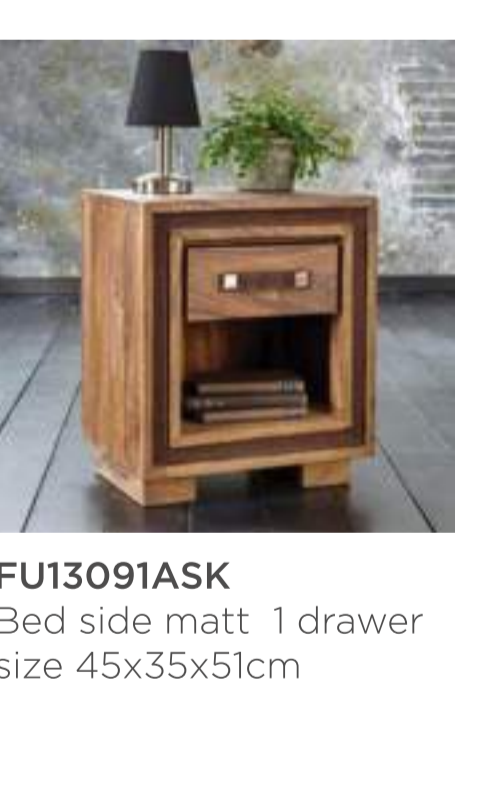

FU26072
Poof (sile003 1M)
Size 60x60cm

~~433\$~~

\$1= 3900LBP

260\$ TTC

FU53021SK
Dresser 3+4 drawers
size 118x45x81cm

~~1'227\$~~

\$1= 3900LBP

736\$ TTC

FU12088SK
Coffee table
size 200x80x45cm

~~605\$~~

\$1= 3900LBP

363\$ TTC

FU13091SK
Bed side one drawer
size 45x35x51cm

~~283\$~~

\$1= 3900LBP

170\$ TTC