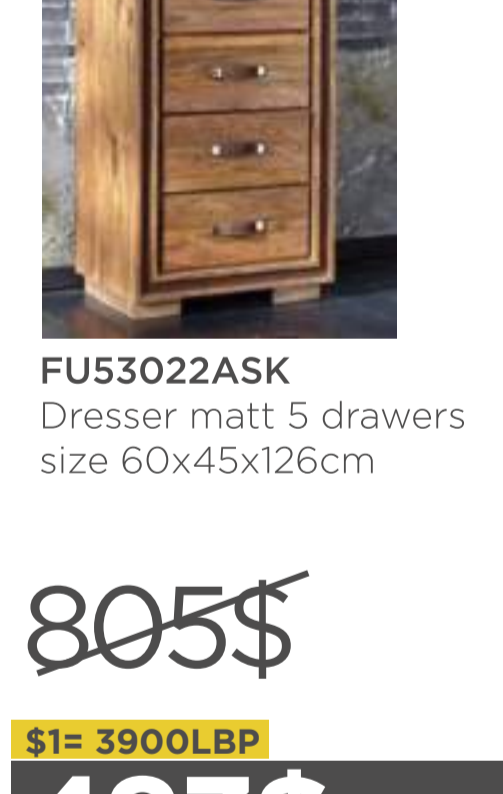

FU26072
Poof (sile003 1M)
Size 60x60cm

~~433\$~~

\$1= 3900LBP

260\$ TTC

FU53021SK
Dresser 3+4 drawers
size 118x45x81cm

~~1'227\$~~

\$1= 3900LBP

736\$ TTC

FU12088SK
Coffee table
size 200x80x45cm

~~605\$~~

\$1= 3900LBP

363\$ TTC

FU13091SK
Bed side one drawer
size 45x35x51cm

~~283\$~~

\$1= 3900LBP

170\$ TTC