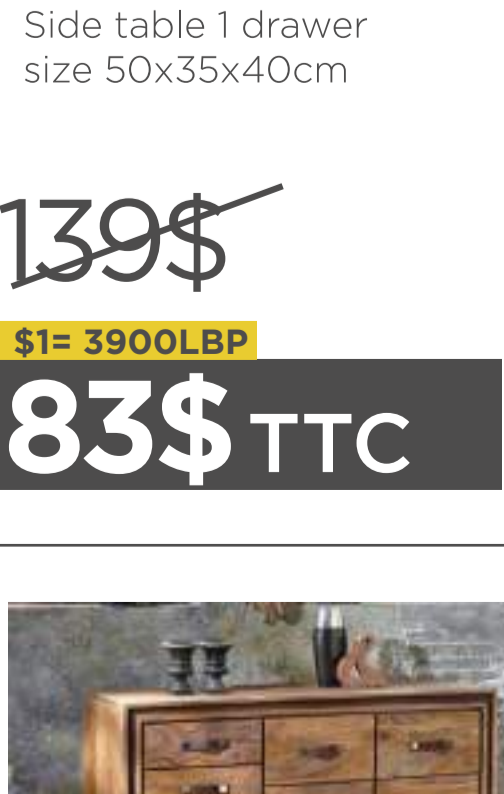

FU13091ASK
Bed side matt 1 drawer
size 45x35x51cm

~~250$~~

$1= 3900LBP

150$ TTC