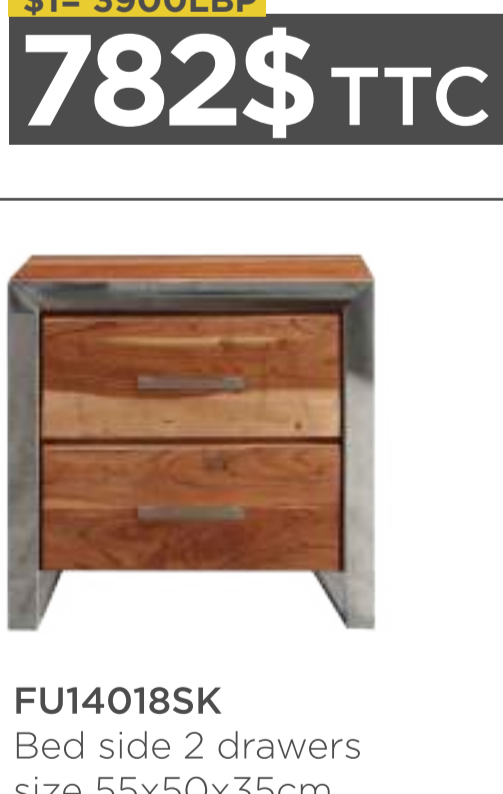

FU12088SK
Coffee table
size 200x80x45cm

~~605\$~~

\$1= 3900LBP

363\$ TTC

FU13091SK
Bed side one drawer
size 45x35x51cm

~~283\$~~

\$1= 3900LBP

170\$ TTC

FU12086SK
Coffee table
size 140x70x45cm

~~383\$~~

\$1= 3900LBP

230\$ TTC

FU13092SK
Furniture side table
size 55x55x55cm

~~194\$~~

\$1= 3900LBP

116\$ TTC

FU59028SK
TV cabinet 2 doors
Size 145x45x51cm

~~744\$~~

\$1= 3900LBP

446\$ TTC

FU54018SK
Book shelf
Size 88x38x181cm

~~1'060\$~~

\$1= 3900LBP

636\$ TTC