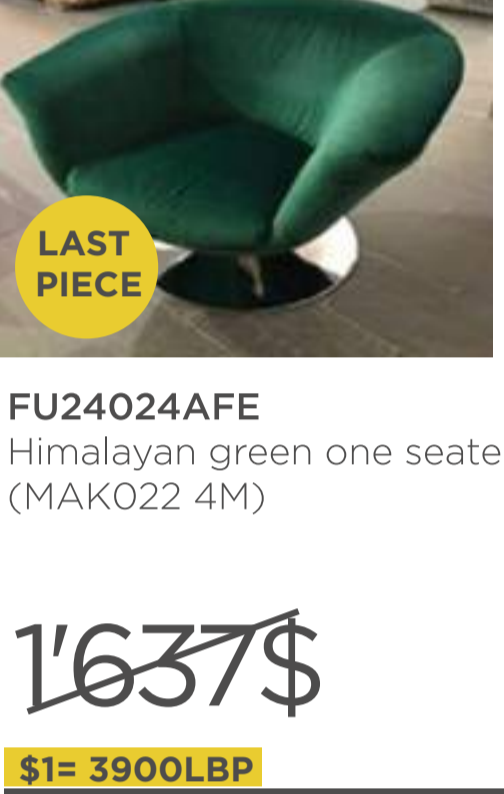

FU130111GA
Real leather side table
Color black

~~1'110\$~~

\$1= 3900LBP

666\$ TTC

FU120119GA
Real leather coffee table
Color black

~~2'220\$~~

\$1= 3900LBP

1'332\$ TTC

FU13097GA
Real leather chest of 4 drawers
Color black

~~2'442\$~~

\$1= 3900LBP

1'465\$ TTC

FU130109GA
Real leather bar
color black

~~1'934\$~~

\$1= 3900LBP

1'160\$ TTC

FU13098GA
Real leather bar
color light brown

~~1'887\$~~

\$1= 3900LBP

1'132\$ TTC

FU13096GA
Real leather chest of 4 drawers
color light brown

~~2'442\$~~

\$1= 3900LBP

1'465\$ TTC

FU120118GA
Real leather coffee table
color light brown

~~2'220\$~~

\$1= 3900LBP

1'332\$ TTC

FU130110GA
Real leather side table
color light brown

~~1'110\$~~

\$1= 3900LBP

666\$ TTC