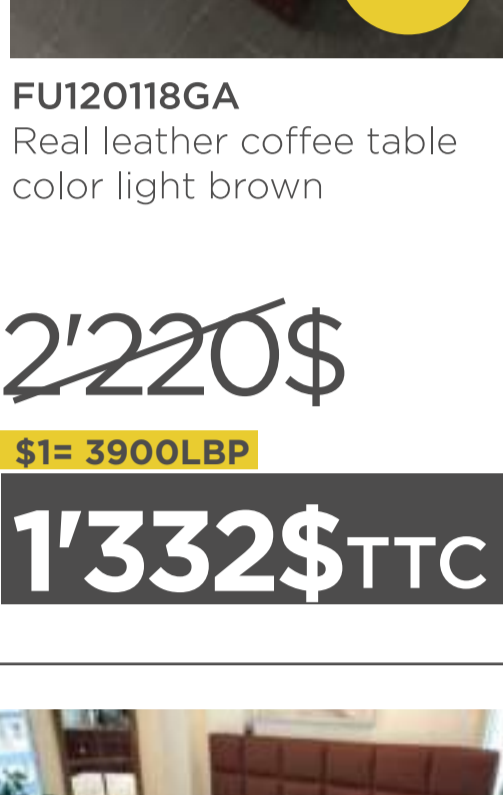

FU130111GA
Real leather side table
Color black

~~1'110\$~~

\$1= 3900LBP

666\$ TTC

FU120119GA
Real leather coffee table
Color black

~~2'220\$~~

\$1= 3900LBP

1'332\$ TTC

FU13097GA
Real leather chest of 4 drawers
Color black

~~2'442\$~~

\$1= 3900LBP

1'465\$ TTC

FU130109GA
Real leather bar
color black

~~1'934\$~~

\$1= 3900LBP

1'160\$ TTC

FU13098GA
Real leather bar
color light brown

~~1'887\$~~

\$1= 3900LBP

1'132\$ TTC

FU13096GA
Real leather chest of 4 drawers
color light brown

~~2'442\$~~

\$1= 3900LBP

1'465\$ TTC

FU120118GA
Real leather coffee table
color light brown

~~2'220\$~~

\$1= 3900LBP

1'332\$ TTC

FU130110GA
Real leather side table
color light brown

~~1'110\$~~

\$1= 3900LBP

666\$ TTC