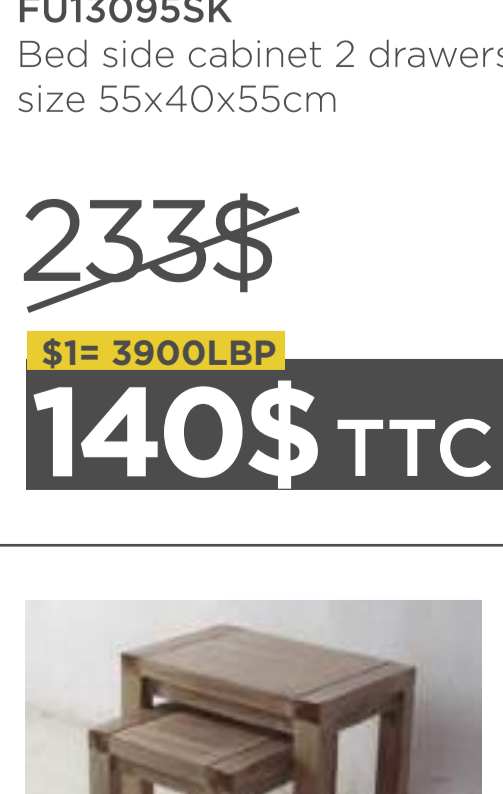

FU53022ASK
Dresser matt 5 drawers
size 60x45x126cm

~~805\$~~

\$1= 3900LBP

483\$ TTC

FU13091ASK
Bed side matt 1 drawer
size 45x35x51cm

~~250\$~~

\$1= 3900LBP

150\$ TTC