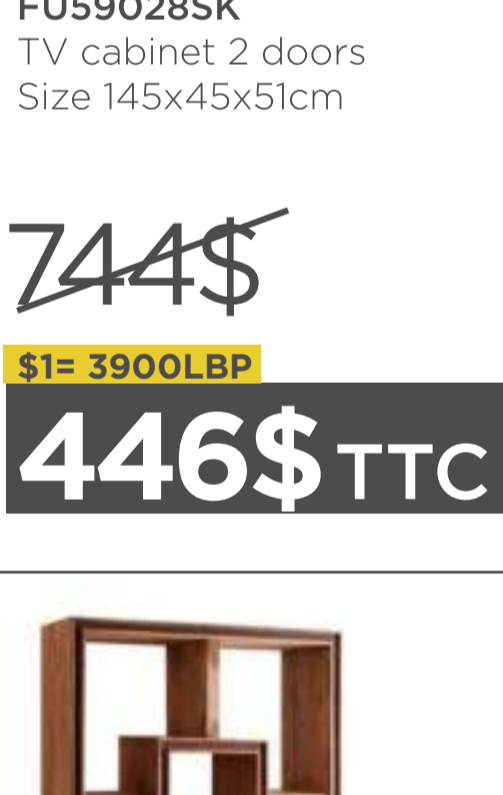

FU120118GA
Real leather coffee table
color light brown

~~2'220\$~~

\$1= 3900LBP

1'332\$ TTC

FU130110GA
Real leather side table
color light brown

~~1'110\$~~

\$1= 3900LBP

666\$ TTC

FU330148
FULL BED 205X130
FU330112SK FU32059

~~1'488\$~~

\$1= 3900LBP

893\$ TTC

FU24024AFE
Himalayan green one seater
(MAK022 4M)

~~1'637\$~~

\$1= 3900LBP

982\$ TTC

FU26072
Poof (sile003 1M)
Size 60x60cm

~~433\$~~

\$1= 3900LBP

260\$ TTC

FU53021SK
Dresser 3+4 drawers
size 118x45x81cm

~~1'227\$~~

\$1= 3900LBP

736\$ TTC