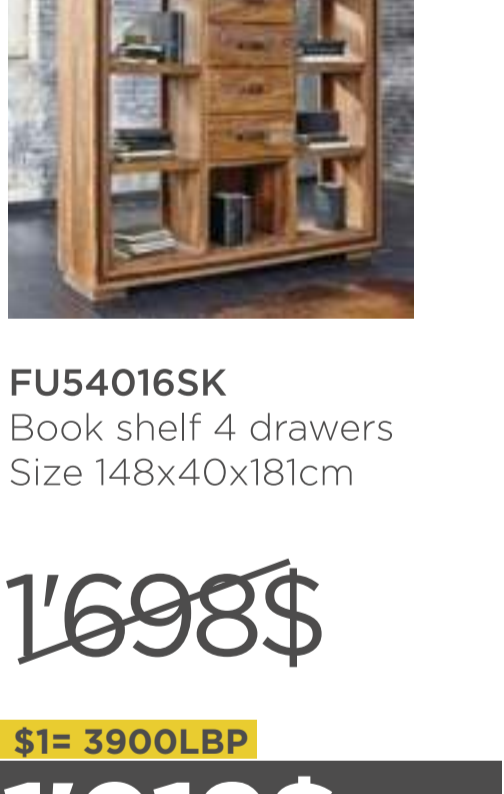

FU330148
FULL BED 205X130
FU330112SK FU32059

~~1'488\$~~

\$1= 3900LBP

893\$ TTC

FU24024AFE
Himalayan green one seater
(MAK022 4M)

~~1'637\$~~

\$1= 3900LBP

982\$ TTC

FU26072
Poof (sile003 1M)
Size 60x60cm

~~433\$~~

\$1= 3900LBP

260\$ TTC

FU53021SK
Dresser 3+4 drawers
size 118x45x81cm

~~1'227\$~~

\$1= 3900LBP

736\$ TTC

FU12088SK
Coffee table
size 200x80x45cm

~~605\$~~

\$1= 3900LBP

363\$ TTC

FU13091SK
Bed side one drawer
size 45x35x51cm

~~283\$~~

\$1= 3900LBP

170\$ TTC