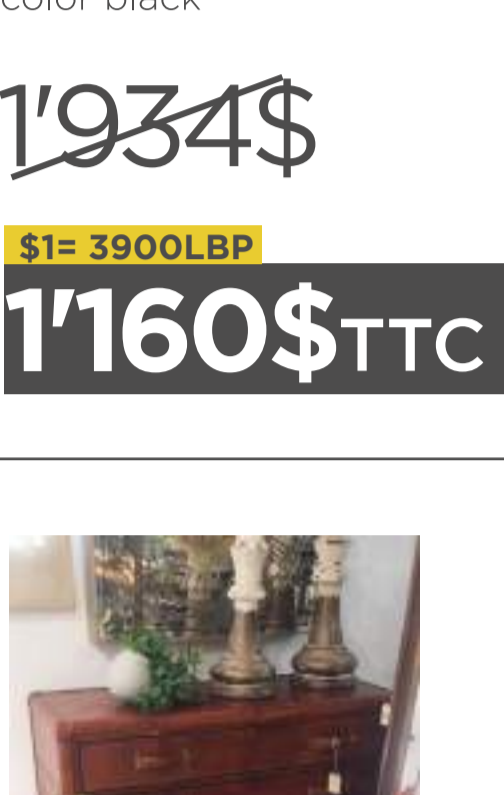

CLEARANCE ON SELECTED FURNITURE!

FURNITURE

SKAFF

SPECIAL OFFER ON SELECTED ITEMS! 40% OFF DISCOUNT WITH A VERY SPECIAL RATE.

FU28051GA
Real leather box
color black

~~1'610\$~~

\$1= 3900LBP

966\$ TTC

FU130111GA
Real leather side table
Color black

~~1'110\$~~

\$1= 3900LBP

666\$ TTC

FU120119GA
Real leather coffee table
Color black

~~2'220\$~~

\$1= 3900LBP

1'332\$ TTC

FU13097GA
Real leather chest of 4 drawers
Color black

~~2'442\$~~

\$1= 3900LBP

1'465\$ TTC

FU130109GA
Real leather bar
color black

~~1'934\$~~

\$1= 3900LBP

1'160\$ TTC

FU13098GA
Real leather bar
color light brown

~~1'887\$~~

\$1= 3900LBP

1'132\$ TTC

FU13096GA
Real leather chest of 4 drawers
color light brown

~~2'442\$~~

\$1= 3900LBP

1'465\$ TTC